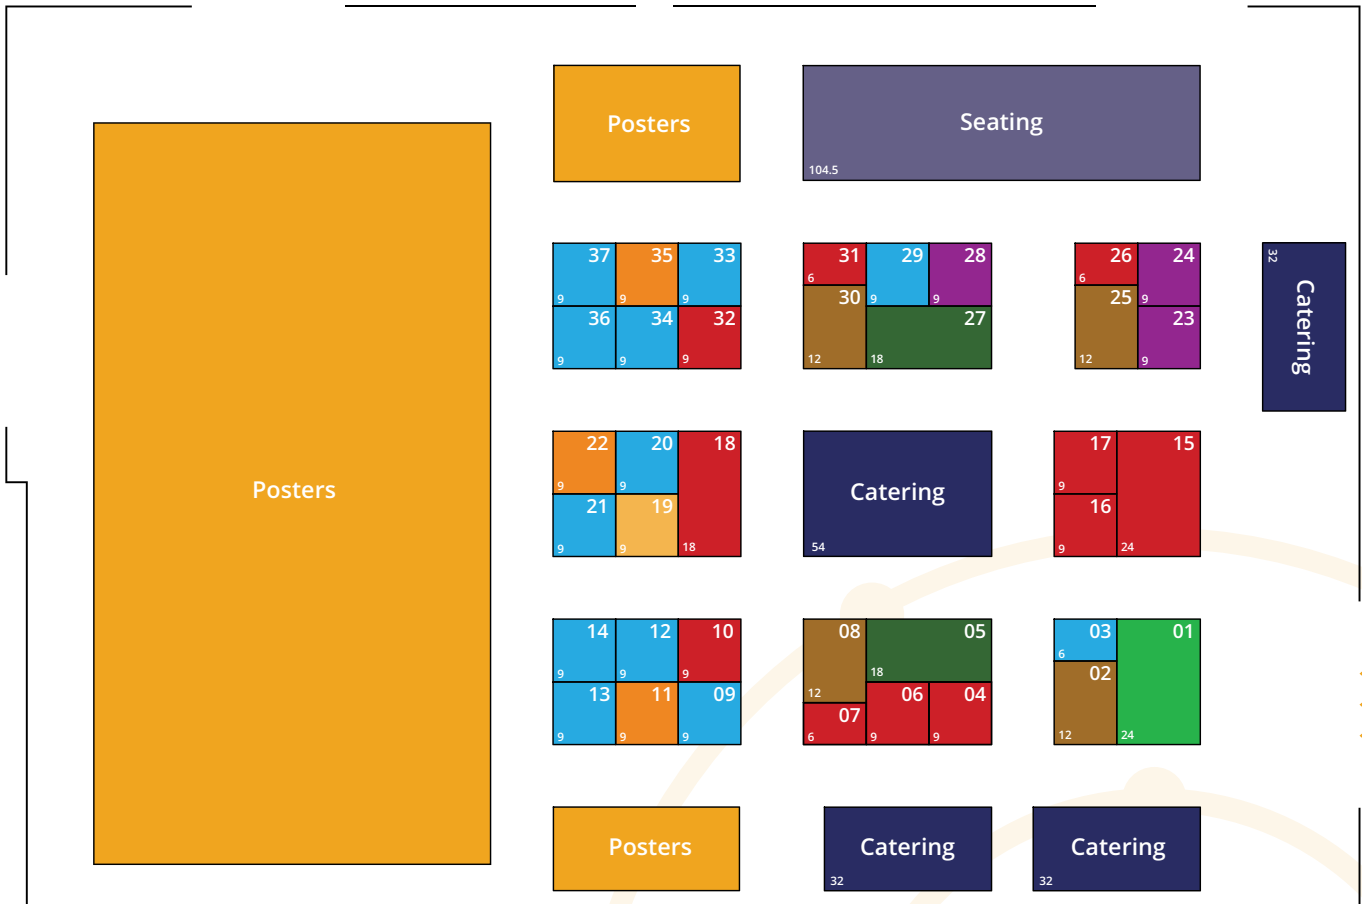

ICRR 2019

Exhibition Floor Plan

This is the ICRR Partners and Exhibitors floor plan; please indicate your preference booth number when you are booking your exhibition stand. Please note that the organisers will allocate exhibition booths on a first come first served basis and based on the profile of the organisation. The organisers will confirm your exact exhibition stand number in Jan 2019.

Principal Partners

Executive Partners

Supporting Partners

Associate Partners

Exhibitor Stands

Catering

Seating

Posters